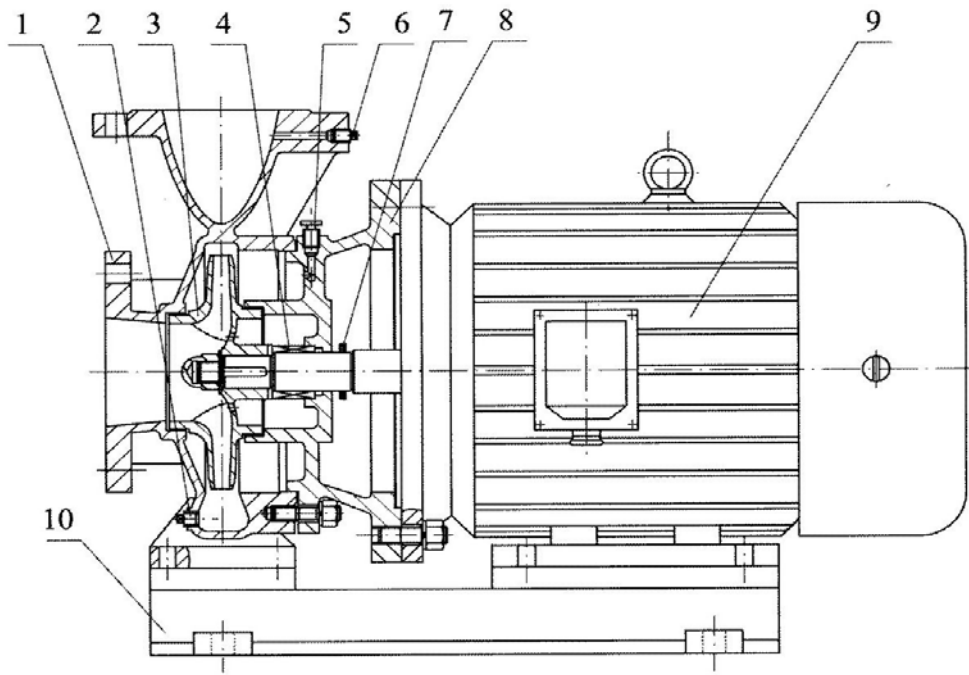

NO.	Name	Material	NO.	Name	Material
1	Casing	FC20	6	Screwed plug	C45 steel
2	water drainage plug	FC20	7	water resistant ring	FC20
3	Impeller	FC20	8	Pump cover	FC20
4	Mechanical seal	Sic	9	Motor	FC20
5	Air discharge valve	FC20	10	Base plate	FC20